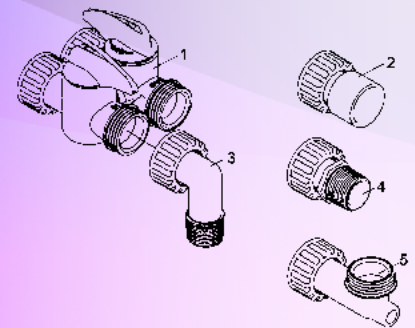

Bypass Connector Options